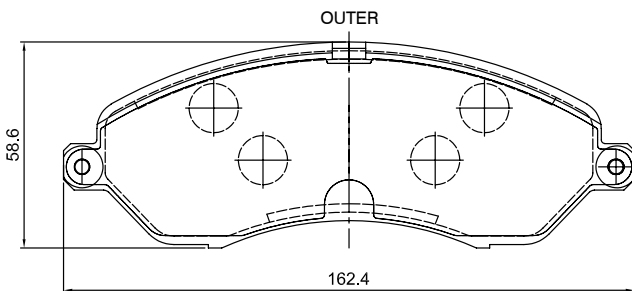

SAFELINE FRONT BRAKE PAD

PAD THICKNESS : 18.2mm

D4119

FITS : MAHINDRA

**CARTON SIZE = 75 X 108 X 175
 WEIGHT = 2.08 KGS
 BARCODE = 6009699899593**

**CROSS REFERENCE :
 MAHINDRA : 0603BAB0023KT**

MAKE	YEAR	OIL	AIR	FUEL	OTHER	SAFELINE BRAKES	
						F/PAD	R/PAD
MAHINDRA							
PIK UP 2.2 CRDE S10, 103Kw (4 Cyl 2179 Turbo Diesel Eng)	2017-	Z164	AG1934	Z550		D4119	
PIK UP 2.2 CRDE S11, 103Kw (4 Cyl 2179 Turbo Diesel Eng)	2020-	Z164	AG1934	Z550		D4119	
PIK UP 2.2 CRDE S4, 103Kw (4 Cyl 2179 Turbo Diesel Eng)	2017-	Z164	AG1934	Z550		D4119	
PIK UP 2.2 CRDE S6, 103Kw (4 Cyl 2179 Turbo Diesel Eng)	2017-	Z164	AG1934	Z550		D4119	