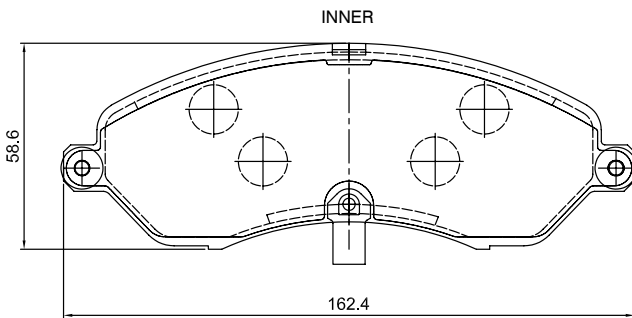

SAFELINE FRONT BRAKE PAD

PAD THICKNESS : 18.2mm

D4119

FITS : MAHINDRA

**CARTON SIZE = 75 X 108 X 175
 WEIGHT = 2.08 KGS
 BARCODE = 6009699899593**

**CROSS REFERENCE :
 MAHINDRA : 0603BAB0023KT**

MAKE	YEAR	OIL	AIR	FUEL	OTHER	SAFELINE BRAKES	
						F/PAD	R/PAD
MAHINDRA							
PIK UP 2.2 CRDE S10, 103Kw (4 Cyl 2179 Turbo Diesel Eng)	2017-	Z164	AG1934	Z550		D4119	
PIK UP 2.2 CRDE S11, 103Kw (4 Cyl 2179 Turbo Diesel Eng)	2020-	Z164	AG1934	Z550		D4119	
PIK UP 2.2 CRDE S4, 103Kw (4 Cyl 2179 Turbo Diesel Eng)	2017-	Z164	AG1934	Z550		D4119	
PIK UP 2.2 CRDE S6, 103Kw (4 Cyl 2179 Turbo Diesel Eng)	2017-	Z164	AG1934	Z550		D4119	