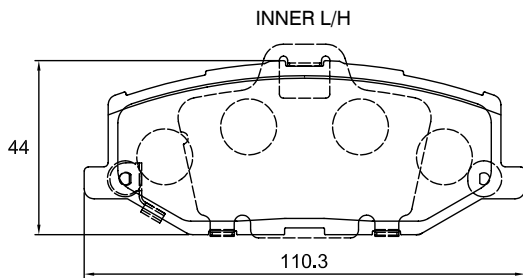

SAFELINE FRONT BRAKE PAD

D4256

Pad Thickness : 16.1mm

FITS : SUZUKI

**CARTON SIZE = 76 X 113 X 123
 WEIGHT = 0.93 KGS
 BARCODE = 6009699899432**

**CROSS REFERENCE :
 FERODO : FDB5482
 SUZUKI : 55810-78R00**