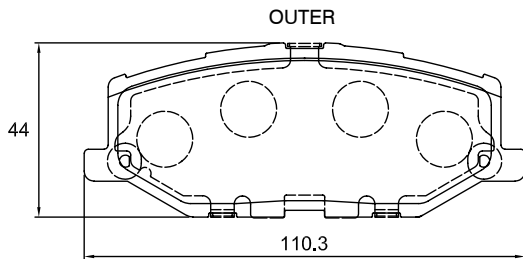

SAFELINE FRONT BRAKE PAD

D4256

Pad Thickness : 16.1mm

FITS : SUZUKI

**CARTON SIZE = 76 X 113 X 123
 WEIGHT = 0.93 KGS
 BARCODE = 6009699899432**

**CROSS REFERENCE :
 FERODO : FDB5482
 SUZUKI : 55810-78R00**