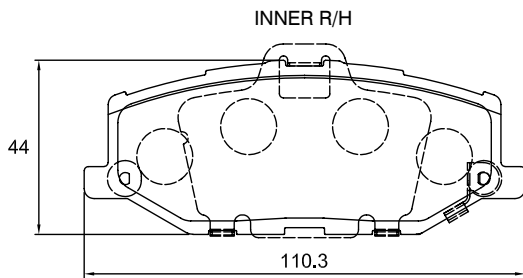

SAFELINE FRONT BRAKE PAD

D4256

Pad Thickness : 16.1mm

FITS : SUZUKI

**CARTON SIZE = 76 X 113 X 123
 WEIGHT = 0.93 KGS
 BARCODE = 6009699899432**

**CROSS REFERENCE :
 FERODO : FDB5482
 SUZUKI : 55810-78R00**