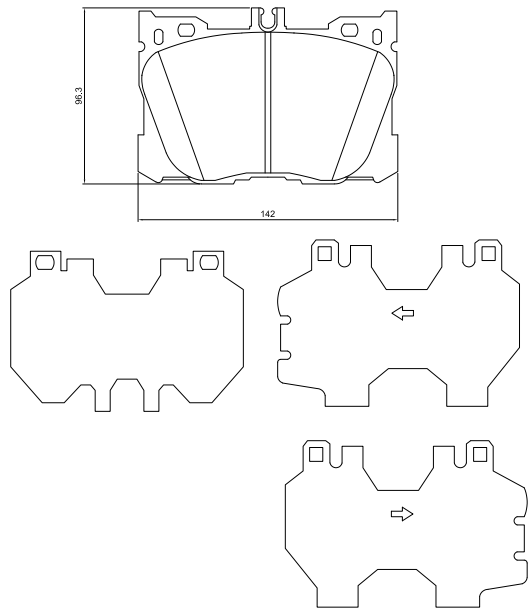

SAFELINE FRONT BRAKE PAD

PAD THICKNESS : 18mm

D4275

FITS : MERCEDES

CARTON SIZE = 195 X 115 X 115

WEIGHT = 3.32 KGS

BARCODE = 6009699899937

CROSS REFERENCE :